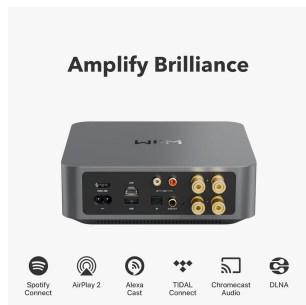

Straight Forward Technology

🌐 sfpctv.com

☎ 1300 707 765

☎ +61 3 9028 7388

✉ info@sfpctv.com

📍 2/15 Suffolk St Capel Sound 3940

🏢 Straight Forward Group Pty Ltd: ABN 78643385184.

Installation of a **professional TV antenna booster with dedicated power supply** to improve signal strength and reception quality across all televisions in the property. This eliminates pixelation and drop-outs, ensuring reliable free-to-air TV reception.

Wiim Streaming Audio

The **Wiim streaming device** will be discreetly installed in the bottom drawer of the study desk, connecting to your existing speaker cables for the outdoor speakers. Unlike proprietary systems like Sonos, the Wiim uses standard **AirPlay and Chromecast** protocols, so anyone can stream music from their phone without downloading special apps.

- **Universal compatibility** – works with iPhone, Android, Mac, PC
- **Multi-room capable** – can be expanded to other zones in future
- **High-quality audio streaming** – supports lossless formats
- **Simple operation** – just connect to WiFi and cast

[Learn more about Wiim Streaming Audio Solutions ?](#)

NETWORK & SYSTEM INTEGRATION

5G Modem Connection

We'll relocate your **5G modem from behind the TV** and connect it properly to your existing **TP-Link data switch** using professional network cabling. This provides a stable wired connection for optimal performance and eliminates potential WiFi interference issues.

AV & Network Setup

Connection of **PlayStation consoles and AV equipment** to the network using professional cabling for the best gaming and entertainment experience with minimal latency and maximum reliability. All connections use quality cables and proper cable management for a clean, professional installation.