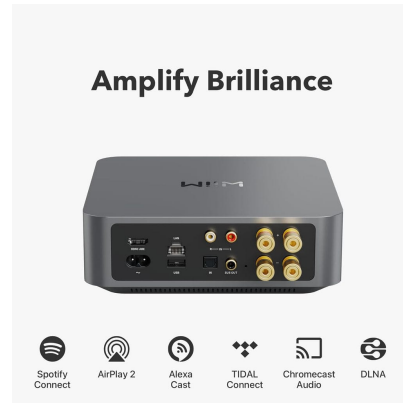

WiiM Amp rear panel connections